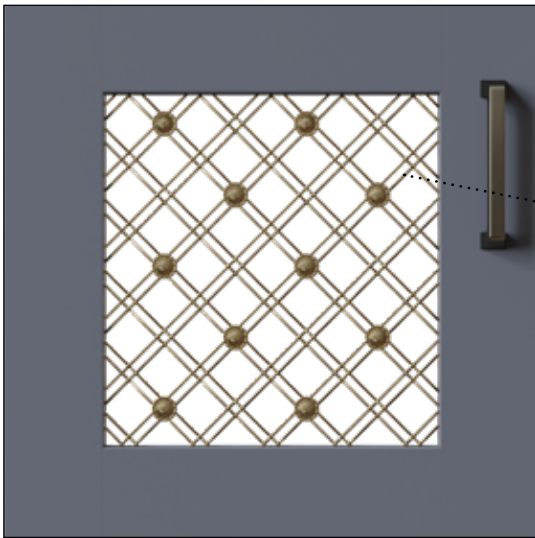

CUT-TO-SIZE PROGRAM

Your Guide to Grille with Rosettes with Designs of Distinction®

Decorative grille with rosettes. Rosettes are welded on every other joint.

.75" Multi-Crimp Single Diamond Grille with .5" Rosettes

Style #: 332P-M

SKU: 013648332PSB1
36" x 48" sheets

SKU: 013624332PSB1
36" x 24" sheets

SKU: 011848332PSB1
18" x 48" sheets

Pictured in Satin Brass

DIRECT
SUPPLY INC
SURFACE MATERIALS \ CABINETS \ HARDWARE

Directsupplyinc.com • 616-245-4415
Sales@directsupplyinc.com

Designs of distinction®
Kitchen, Bath & Home
by BWI

Pictured in Antique Brass

**1" Flat Double Diamond
Mesh with .625" Diameter
Rosettes**

Style #: 11614P-M

SKU: 013648614PAB1
36" x 48" sheets

SKU: 013624614PAB1
36" x 24" sheets

SKU: 011848614PAB1
18" x 48" sheets

Pictured in Satin Brass

**1" Flat Double Diamond
Mesh with .625" Diameter
Rosettes**

Style #: 11614P-M