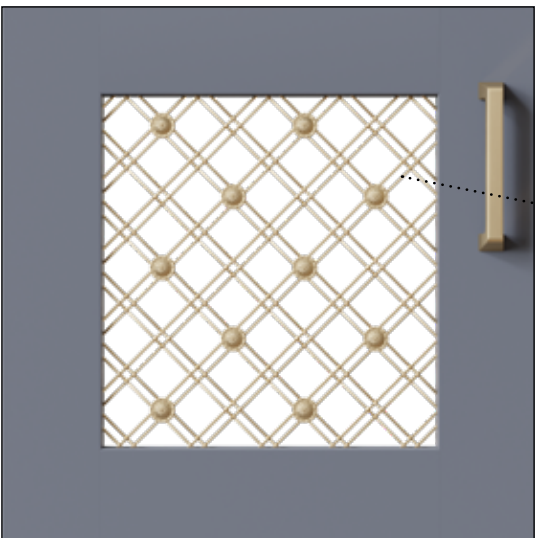

Directsupplyinc.com • 616-245-4415
Sales@directsupplyinc.com

Designs of distinction®
Kitchen, Bath & Home
by BWI

Pictured in Antique Brass

**1" Flat Double Diamond
Mesh with .625" Diameter
Rosettes**

Style #: 11614P-M

SKU: 013648614PAB1
36" x 48" sheets

SKU: 013624614PAB1
36" x 24" sheets

SKU: 011848614PAB1
18" x 48" sheets

Pictured in Satin Brass

**1" Flat Double Diamond
Mesh with .625" Diameter
Rosettes**

Style #: 11614P-M